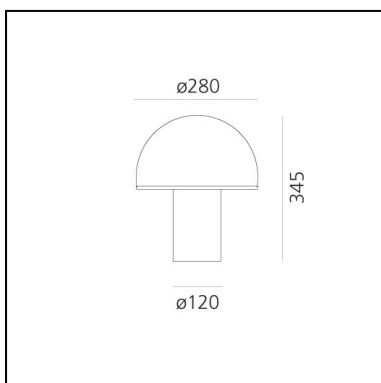

## LUMINAIRE \*

- Watt: **10W**
- Voltage: **220V-240V**
- Delivered lumen output: **635lm**
- Efficiency: **68%**
- Efficacy: **63.47lm/W**
- CRI: **80**

\* Photometric data may vary depending on the source installed. Light measurements are provided in relative form and technical lighting calculations may be updated according to the effective source used.

## DIMENSIONS

- Height: **345 mm**
- Diameter: **280 mm**
- Base Diameter: **120 mm**