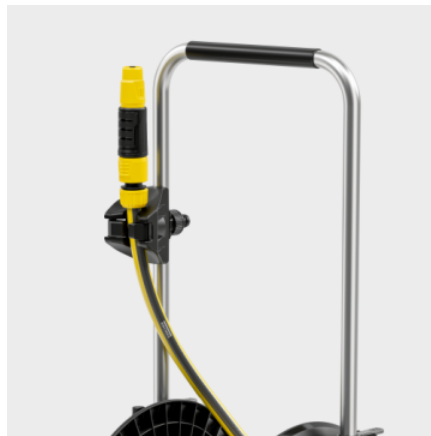

High stability and sturdiness

- Thanks to the extra wide base and low centre of gravity of the hose reel.

Practical nozzle holder

- Nozzles and spray lances can be hung on the wall bracket for convenient storage.