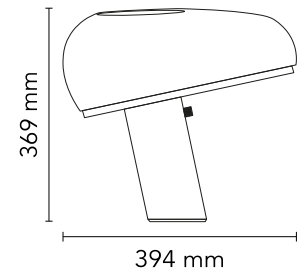

### Physical

Colour	Green
Length (mm)	394
Cord colour	Black
Net weight (kg)	7.8
Package volume (m3)	0.1
IP internal	20