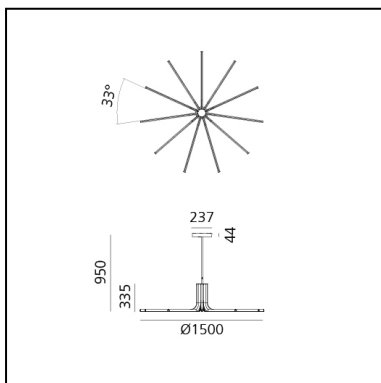

Veil Suspension - White - APP Compatible

BIG - Bjarke Ingels Group

IP20  Dimmerable: 

LUMINAIRE

- Watt: **74W**
- Delivered lumen output: **4192lm**
- CCT: **3000K**
- Efficiency: **36%**
- Efficacy: **56.65lm/W**
- CRI: **90**

DESCRIPTION

BIG's vision is once again transformed into a product with a pure, essential aesthetic, enriched by cutting-edge technology thanks to Artemide's expertise.

Veil suspension marks the beginning of a family of lighting solutions that share the same clean, minimal design of its light arms. The elegant, fluid curvature showcases outstanding design and manufacturing expertise: with a diameter of just 25 mm, the structure integrates advanced optics that carefully control and softly diffuse light into the space.

FEATURES

- Product Code: **1558020APP**
- Colour: **White**
- Installation: **Suspension**
- Series: **Design Collection**
- design by: **BIG - Bjarke Ingels Group**

DIMENSIONS

- Height: **950 mm**
- Diameter: **1500 mm**