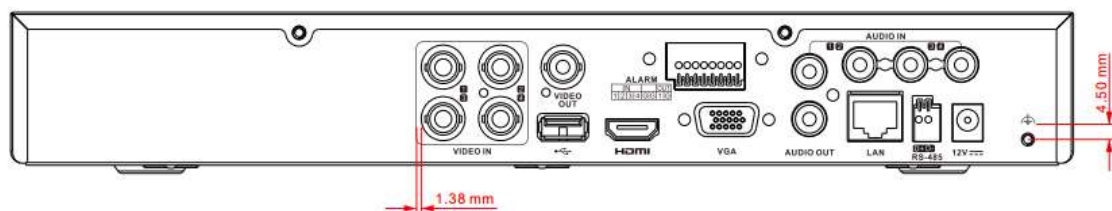

Frame Rate	<p>Main stream:</p> <p>When 1080p Lite mode not enabled:</p> <p>For 3K stream access: 3K lite@12fps;4 MP lite/1080p@15fps;720p/WD1/4CIF/VGA/CIF@20fps</p> <p>For 5 MP stream access: 5 MP lite@12fps;4 MP lite/1080p@15fps;720p/WD1/4CIF/VGA/CIF@20fps</p> <p>For 4 MP stream access: 4 MP lite/1080p@15fps;720p/WD1/4CIF/VGA/CIF@25fps (P)/30fps (N)</p> <p>For 1080p stream access: 1080p/720p@15fps; VGA/WD1/4CIF/CIF@25fps (P)/30fps (N)</p> <p>For 720p stream access: 720p/VGA/WD1/4CIF/CIF@25fps (P)/30fps (N)</p> <p>When 1080p Lite mode enabled:</p> <p>3K lite/5 MP lite@12fps;4 MP lite@15fps;1080p lite/720p lite/VGA/WD1/4CIF/CIF@25fps (P)/30fps (N)</p> <p>Sub-stream:</p> <p>WD1/4CIF@12fps; CIF@25fps (P)/30fps (N)</p>
Video Bitrate	32 Kbps to 6 Mbps
Dual-stream	Support main stream or sub stream
Stream Type	Video, Video & Audio
Audio Compression	G.711u
Audio Bitrate	64 Kbps
Network	
Remote Connection	32
Total Bandwidth	72 Mbps
Network Protocol	TCP/IP, PPPoE, DHCP, Hik-Connect, DNS, DDNS, NTP, SADP, NFS, iSCSI, UPnP™, HTTPS, ONVIF
Network Interface	1, RJ45 10/100 Mbps self-adaptive Ethernet interface
Wi-Fi	Connectable to Wi-Fi network by Wi-Fi dongle through USB interface
Auxiliary Interface	
SATA	1 SATA interface, up to 10 TB capacity for each disk
Serial Interface	RS-485 (half-duplex)
USB Interface	Front panel: 1 × USB 2.0; Rear panel: 1 × USB 2.0
Alarm In/Out	N/A (optional to support)
General	
Power Supply	12 VDC, 1.5 A
Consumption	≤ 18 W
Working Temperature	-10 °C to 55 °C (14 °F to 131 °F)
Working Humidity	10% to 90%
Dimension (W × D × H)	319 × 236 × 48 mm (12.6 × 9.3 × 1.9 inch)
Weight	≤ 1.16 kg (2.6 lb)

▪ Available Model

iDS-7204HQHI-E1/XT

Dimension

scale/1:1;Unit/mm

Headquarters

No.555 Qianmo Road, Binjiang District,
Hangzhou 310051, China
T +86-571-8907-5998
www.hikvision.com

Follow us on social media to get the latest product and solution information.