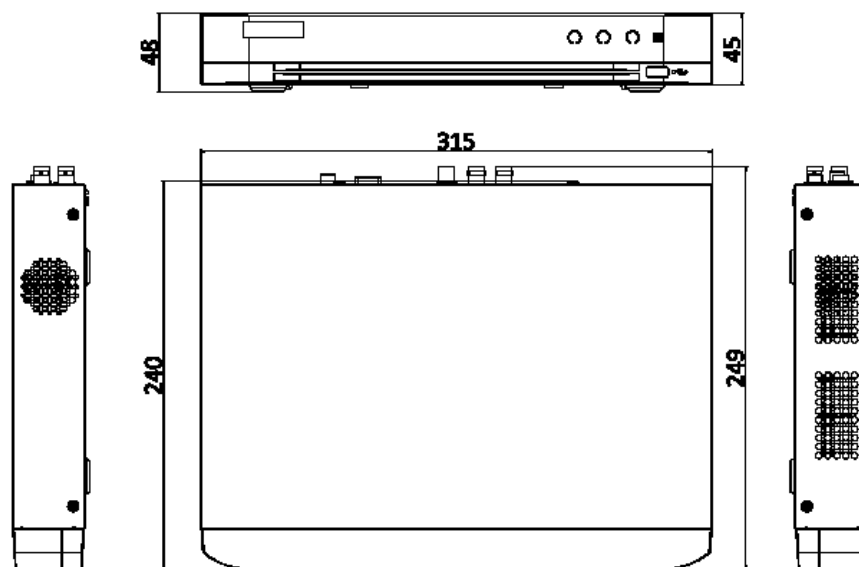

Frame Rate	<p>Main stream:</p> <p>When 1080p Lite mode not enabled:</p> <p>For 3K stream access: 3K lite@12fps;4 MP lite/1080p@15fps;720p/WD1/4CIF/VGA/CIF@20fps</p> <p>For 5 MP stream access: 5 MP lite@12fps;4 MP lite/1080p@15fps;720p/WD1/4CIF/VGA/CIF@20fps</p> <p>For 4 MP stream access: 4 MP lite/1080p@15fps;720p/WD1/4CIF/VGA/CIF@25fps (P)/30fps (N)</p> <p>For 1080p stream access: 1080p/720p@15fps; VGA/WD1/4CIF/CIF@25fps (P)/30fps (N)</p> <p>For 720p stream access: 720p/VGA/WD1/4CIF/CIF@25fps (P)/30fps (N)</p> <p>When 1080p Lite mode enabled:</p> <p>3K lite/5 MP lite@12fps;4 MP lite@15fps;1080p lite/720p lite/VGA/WD1/4CIF/CIF@25fps (P)/30fps (N)</p> <p>Sub-stream:</p> <p>WD1/4CIF@12fps; CIF@25fps (P)/30fps (N)</p>
Video Bitrate	32 Kbps to 6 Mbps
Dual-stream	Support main stream or sub stream
Stream Type	Video, Video & Audio
Audio Compression	G.711u
Audio Bitrate	64 Kbps
Network	
Remote Connection	32
Total Bandwidth	72 Mbps
Network Protocol	TCP/IP, PPPoE, DHCP, Hik-Connect, DNS, DDNS, NTP, SADP, NFS, iSCSI, UPnP™, HTTPS, ONVIF
Network Interface	1, RJ45 10/100 Mbps self-adaptive Ethernet interface
Wi-Fi	Connectable to Wi-Fi network by Wi-Fi dongle through USB interface
Auxiliary Interface	
SATA	1 SATA interface, up to 10 TB capacity for each disk
Serial Interface	RS-485 (half-duplex)
USB Interface	Front panel: 1 × USB 2.0; Rear panel: 1 × USB 2.0
Alarm In/Out	N/A (optional to support)
General	
Power Supply	12 VDC, 1.5 A
Consumption	≤ 18 W
Working Temperature	-10 °C to 55 °C (14 °F to 131 °F)
Working Humidity	10% to 90%
Dimension (W × D × H)	319 × 236 × 48 mm (12.6 × 9.3 × 1.9 inch)
Weight	≤ 1.16 kg (2.6 lb)

▪ Available Model

iDS-7204HQHI-E1/XT

Dimension

scale/1:1;Unit/mm

Headquarters

No.555 Qianmo Road, Binjiang District,
Hangzhou 310051, China
T +86-571-8907-5998
www.hikvision.com

Follow us on social media to get the latest product and solution information.