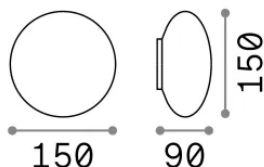

Info sorgente e prestazionali

Sorgente integrata	Light bulb (not included)
Sorgente sostituibile	No
Potenza	G9 max 2 x 15 W
Emissione	Diffuse
Consumo massimo	-
Lampadina consigliata	307879 G9 4.0W 4000K CRI80