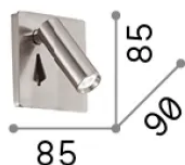

Info sorgente e prestazionali

Sorgente integrata	Integrated LED module
Sorgente sostituibile	Replaceable (by qualified operators only)
Potenza	LED 3 W
Emissione	Direct
Consumo massimo	max 3 W
Caratteristiche LED	LED SMD
CCT LED	3000 K
Durata LED (t. 25°c)	20000 h
CRI	> 90
SDCM	3
Fascio luminoso	23°
Flusso sorgente	200 lm
Flusso utile	180 lm
Rischio fotobiologico	2
Potenza in stand-by	< 0.50 W
Lampadina inclusa	1
Lampadina consigliata	LED INTEGRATO 200Lm 3000K