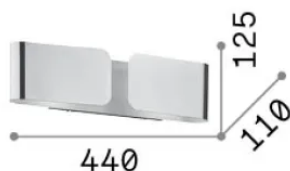

Source info

Integrated source	Light bulb (not included)
Replaceable source	No
Power	E27 max 2 x 60 W
Emission	Direct + Indirect
Max consumption	-
Recommended bulb	101279 E27 SFERA 4W 3000K CRI80 TRASP