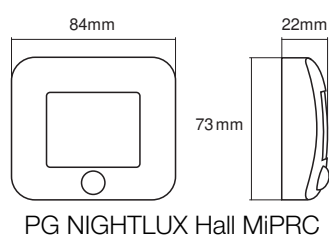

### Photometrical data

Luminous flux	14 lm
Color temperature	4000 K
Light color (designation)	Cool White
Color rendering index Ra	> 80
Standard deviation of color matching	≤6 sdcn

### Dimensions & Weight

Length	195.00 mm
Width	140.00 mm
Height	25.00 mm
Product weight	98.00 g