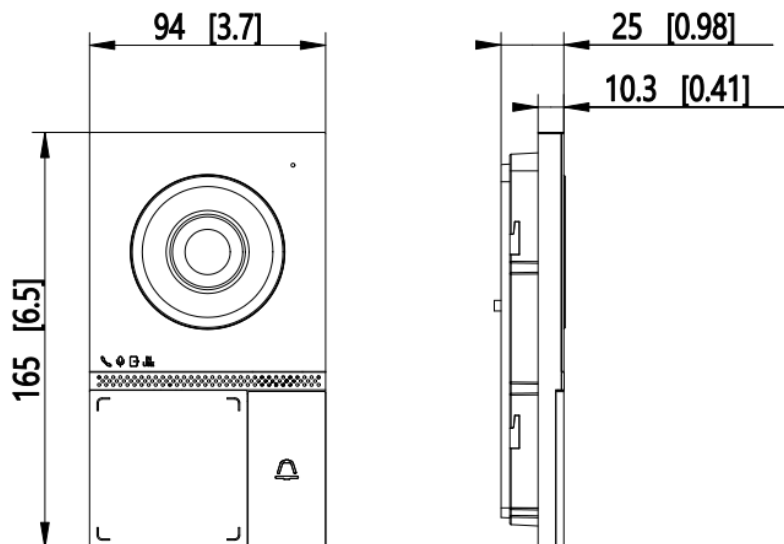

Lock control	2 (1 relay, max to 30 VDC, 2 A ;1 DC pulse ,20V 4A impulsive ,300 mA holding current , 30 ohm max)
Two-wire IP interface	1
General	
Button	1-4 (Call button)
Installation	Surface mounting & flush mounting
Indicator	4 LED lights(Opening door、 Calling、 Intercom、 In use)
Weight	NA
Protective level	IP65 IK08
Working temperature	-40° C to 60° C (-22° F to 140° F)
Working humidity	10% to 90%
Dimensions	165mm × 95 mm × 25 mm(6.5" × 3.7" × 0.98")
Battery	/
Power supply	48V , Powered by distributor DS-KAD7060EY or 12VDC
Application environment	Outdoor
Power consumption	≤ 6 W
Language	English, Bulgarian, Hungarian, Greek, German, Italian, Czech, Slovak, French, Polish, Dutch , Spanish, Romanian, Estonian, Croatian, Slovenian, Serbian, Ukrainian, Portugese

▪ Available Model

DS-KV7413EY-IME2-1/2/4

▪ Dimension

Unit: mm [inch]

SCALE	1:1
-------	-----

See Far, Go Further

www.hikvision.com
support@hikvision.com