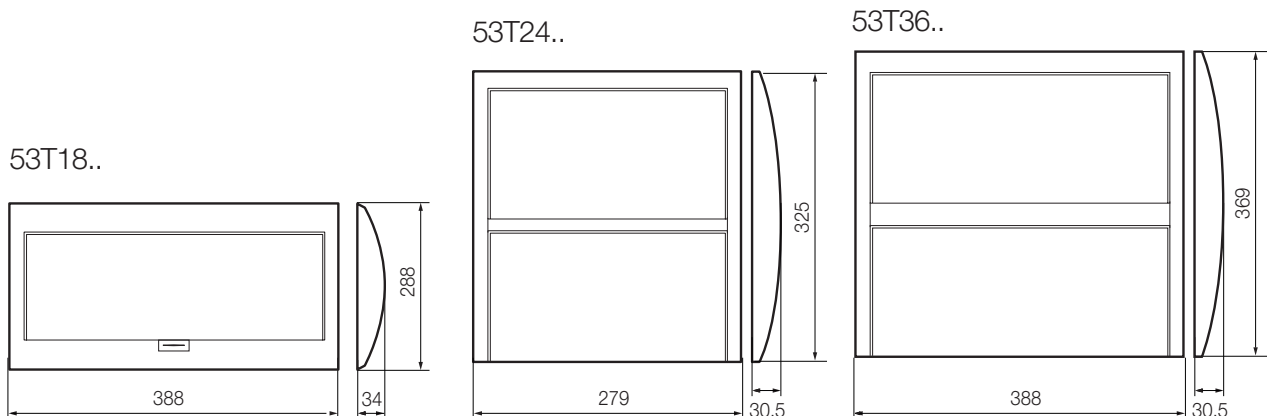

□

53T18G

Coperchio da completare con scatola
Cover to be completed with box
BL18S (pareti in muratura / brickwork walls)
o / or
BL18CG (pareti cave / hollow walls)

53T18BG
Coperchio bianco Banquise RAL 9016 con portello per scatola BL18S e BL18CG*
18 mod. DIN - dimensioni (L H P): 388x288x34 mm
RAL 9016 Banquise white cover with door for BL18S and BL18CG* box
18 DIN mod. - dimensions (L H D): 388x288x34 mm

* 27W

1 10

53T24G

Coperchio da completare con scatola
Cover to be completed with box
BL08P (pareti in muratura / brickwork walls)
o / or
BL08CGN (pareti cave / hollow walls)

53T24B
Coperchio bianco Domus RAL 9010 con portello per scatola BL08P e BL08CGN*
24 (2x12) mod. DIN - dimensioni (L H P): 279x325x30,5 mm
RAL 9010 Domus white cover with door for BL08P and BL08CGN* box
24 (2x12) DIN mod. - dimensions (L H D): 279x325x30,5 mm

Note: The indicated box is required to install the cover on hollow and partition walls in compliance with EN 60670 and a GWEPT: 850°C

*Pde = massima potenza dissipabile *Pde = dissipating power

Dimensioni d'Ingombro (mm) Dimensions (mm)