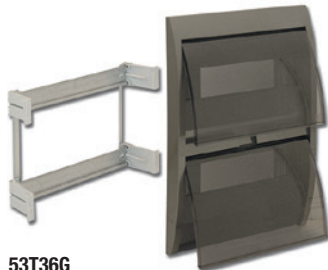

□

53T18G

Coperchio da completare con scatola
Cover to be completed with box
BL18S (pareti in muratura / brickwork walls)
o / or
BL18CG (pareti cave / hollow walls)

53T18BG
Coperchio bianco Banquise RAL 9016 con portello per scatola BL18S e BL18CG*
18 mod. DIN - dimensioni (L H P): 388x288x34 mm
RAL 9016 Banquise white cover with door for BL18S and BL18CG* box
18 DIN mod. - dimensions (L H D): 388x288x34 mm

* 27W

1 10

53T24G

Coperchio da completare con scatola
Cover to be completed with box
BL08P (pareti in muratura / brickwork walls)
o / or
BL08CGN (pareti cave / hollow walls)

53T24B
Coperchio bianco Domus RAL 9010 con portello per scatola BL08P e BL08CGN*
24 (2x12) mod. DIN - dimensioni (L H P): 279x325x30,5 mm
RAL 9010 Domus white cover with door for BL08P and BL08CGN* box
24 (2x12) DIN mod. - dimensions (L H D): 279x325x30,5 mm

* 33W

1 6

53T24BG
Come sopra, coperchio bianco Banquise RAL 9016
Same as above, RAL 9016 Banquise white cover

1 6

53T24BP
Come sopra, coperchio bianco Blanc RAL 1013
Same as above, RAL 1013 Blanc white cover

1 6

53T36G

Coperchio da completare con scatola
Cover to be completed with box
53S36 (pareti in muratura / brickwork walls)
o / or
53S36CG (pareti cave / hollow walls)

53T36B
Coperchio bianco Domus RAL 9010 con portello per scatola 53S36 e 53S36CG
36 (2x18) mod. DIN - dimensioni (L H P): 388x369x30,5 mm
RAL 9010 Domus white cover with door for 53S36 and 53S36CG boxes - 36 DIN mod.
36 (2x18) DIN mod. - dimensions (L H D): 388x369x30,5 mm