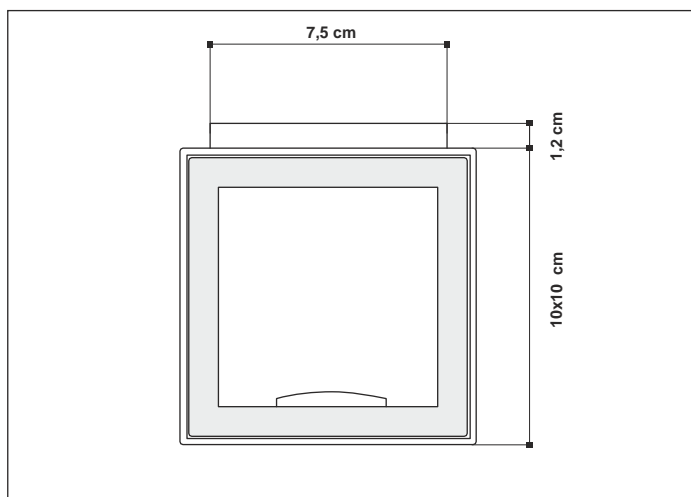

## scheda tecnica - data sheet

modello:  
modell:

**ALEA LED**

codice:  
code:

**4561**

design:

ABS studio

anno - year:

aluminium

luce - light:

diretta - direct

lampadine - bulbs:

/W LED 6,5W 865lm 4000K  
/WW LED 6,5W 844lm 3000K  
/XW LED 6,5W 825lm 2700K

grado IP - IP grade:

IP40

peso netto - net weight: