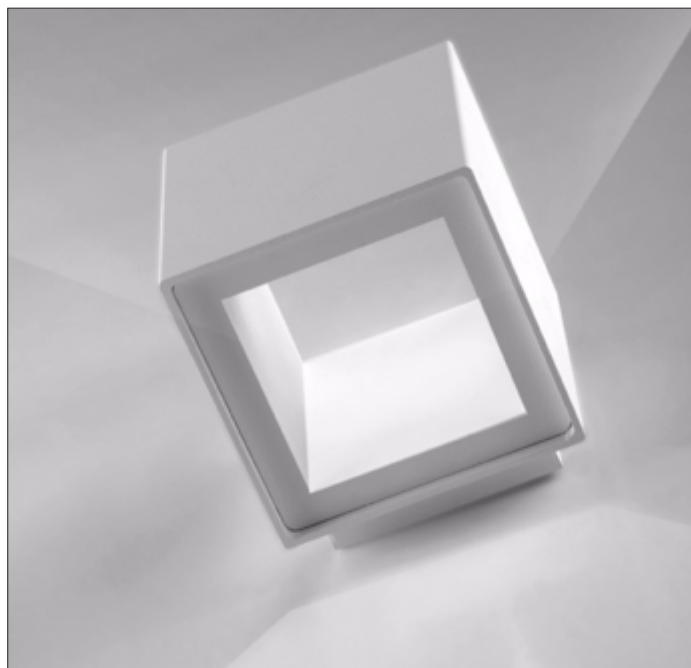

## scheda tecnica - data sheet

modello:  
modell:

**ALEA LED**

codice:  
code:

**4561**

design:

ABS studio

anno - year:

2015

tipologia:

lampada a parete/plafone

typology:

wall/ceiling lamp

materiali:

alluminio

materials:

aluminium

luce - light:

diretta - direct

lampadine - bulbs:

/W LED 6,5W 865lm 4000K  
/WW LED 6,5W 844lm 3000K  
/XW LED 6,5W 825lm 2700K

grado IP - IP grade:

IP40

peso netto - net weight: