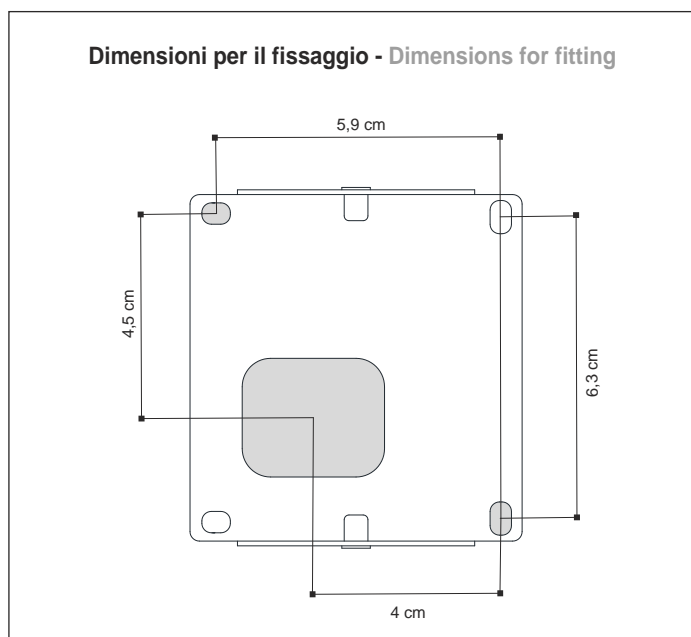

## scheda tecnica - data sheet

modello:  
modell:

**ALEA LED**

codice:  
code:

**4561**

design:

ABS studio

anno - year:

aluminium

luce - light:

diretta - direct

lampadine - bulbs:

/W LED 6,5W 865lm 4000K  
/WW LED 6,5W 844lm 3000K  
/XW LED 6,5W 825lm 2700K

grado IP - IP grade:

IP40

peso netto - net weight: